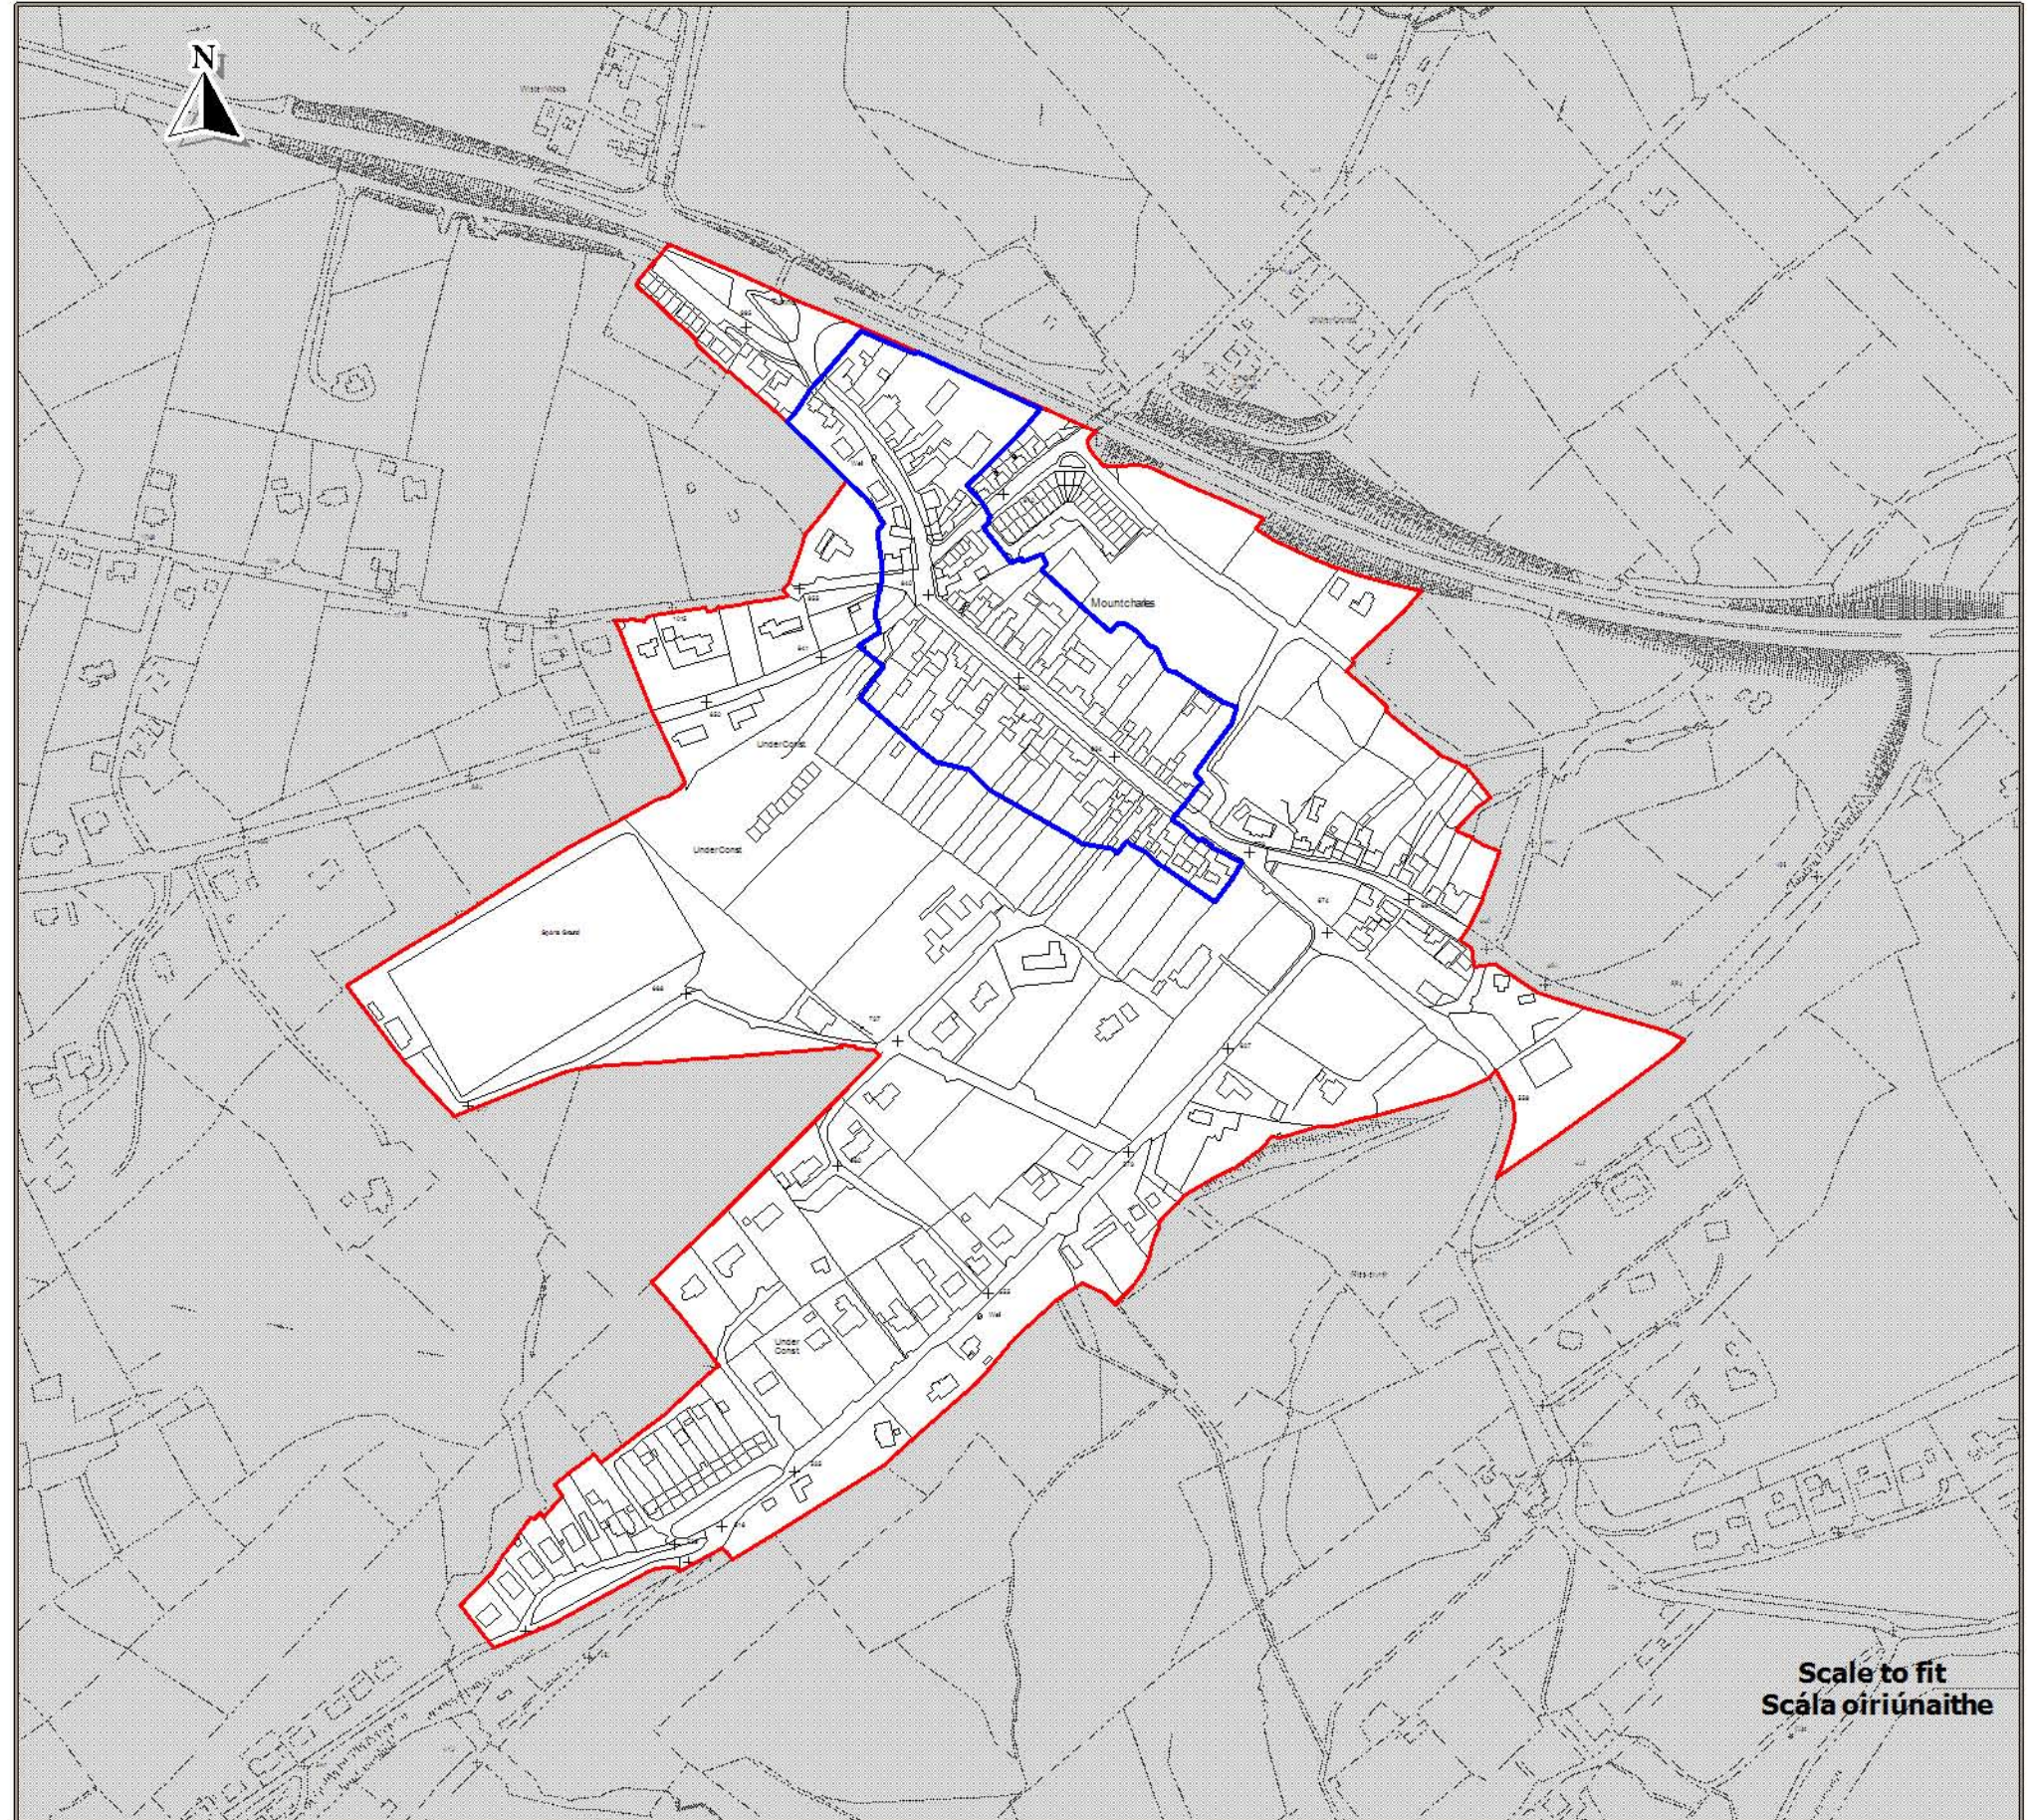

**Draft County Donegal
Development Plan
2018 - 2024**

**Dréacht Plean Forbartha
Contae Dhún na nGall
2018 - 2024**

Layer 3 - Map 15.50
Sraith 3 - Léarscáil 15.50

**Mountcharles
Tamhnach an tSalainn**

Settlement Framework
Creat Lonnaíochta

-  Settlement Envelopes
Imchluádaigh Lonnaíochta
-  Town Centre
Lár an Bhaile

Scale to fit
Scála oiriúnaithe

Source - Donegal County Council
Foinse - Comhairle Chontae Dhún na nGall

Ordnance Survey Ireland data reproduced under OSI Licence Number 2017/02/CCMA/Donegal County Council. Unauthorised reproduction infringes Ordnance Survey Ireland and Government of Ireland copyright. Ordnance Survey Ireland, 2017. Donegal County Council, 2017.